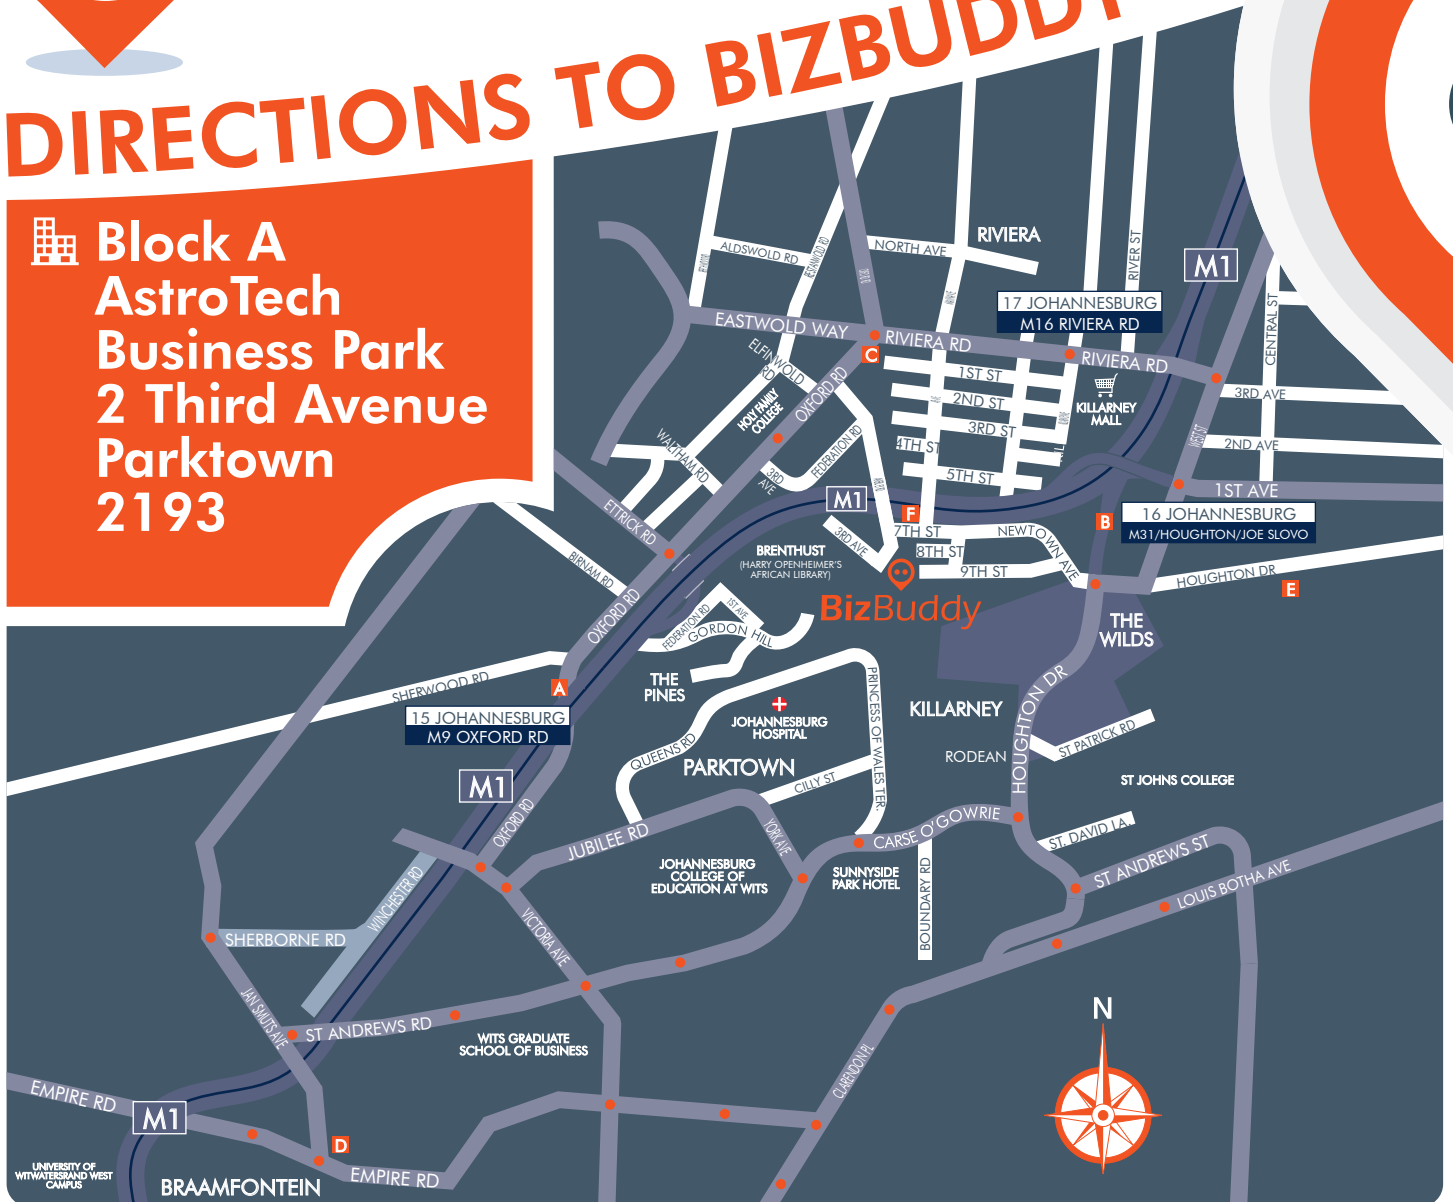

## DIRECTIONS TO BIZBUDDY

 **Block A**  
**AstroTech**  
**Business Park**  
**2 Third Avenue**  
**Parktown**  
**2193**

### **D** FROM EMPIRE ROAD/AUCKLAND PARK

Travel on Empire Rd in an easterly direction. Drive under the M1 bridge and at the second robot turn left into Jan Smuts Ave. On top of the bridge and at the 2nd robot, turn right into Sherborne Rd. Follow Sherborne Rd which will

turn into Winchester Rd. At the first set of robots turn left into Oxford Rd. Continue along Oxford Rd and then turn right into Anerley Rd (which is directly after the Holy Family College). Travel over the bridge spanning the M1 until you see the AstroTech Business Park on the left.

### **F** GAUTRAIN BUS ROUTE (ROSEBANK)

Travelling on the Gautrain, disembark at the Rosebank Station. Take the RB-5 Gautrain Bus. Disembark the bus at the RB-5(4) AstroTech Stop which is on 7th Street. Make your way across the street and head towards the T-Junction (Cnr. Anerley Rd and 7th St). At the T-Junction, turn left and you will see the AstroTech Business Park straight ahead on your left.